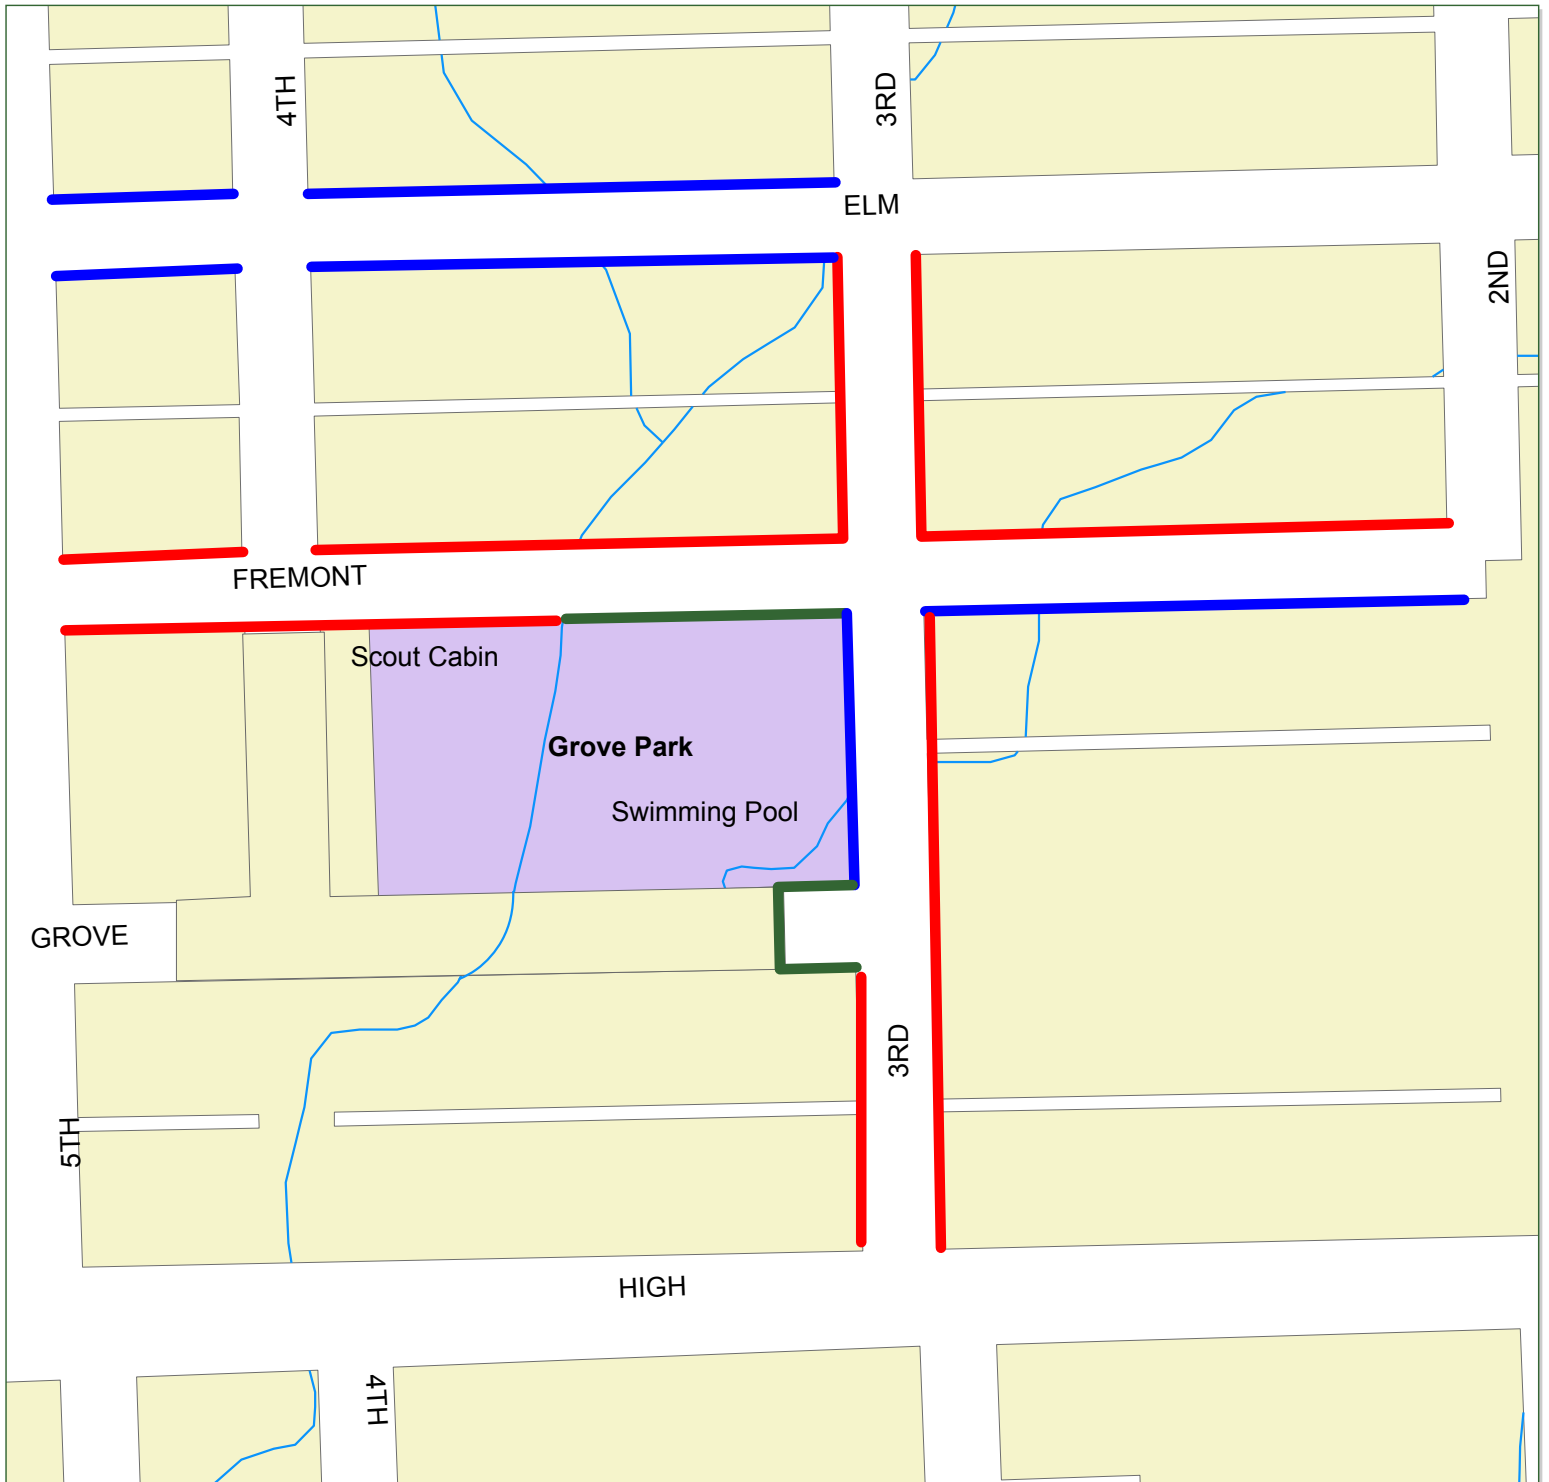

Baldwin City Pool Parking

Pool Patrons: We know that parking around the pool is limited and we are working to remedy the situation. To improve communication regarding your parking options, the map above indicates the current parking zones. The green zones allow for head-in parking to the north and south of the pool. The blue zones allow for parallel parking along 3rd and Fremont Streets. The red zones are no parking zones. Please be advised that if your car is parked in a no parking zone, you may receive a parking ticket.

-- Baldwin City City Council

- Head-In Parking
- Parallel Parking
- No Parking