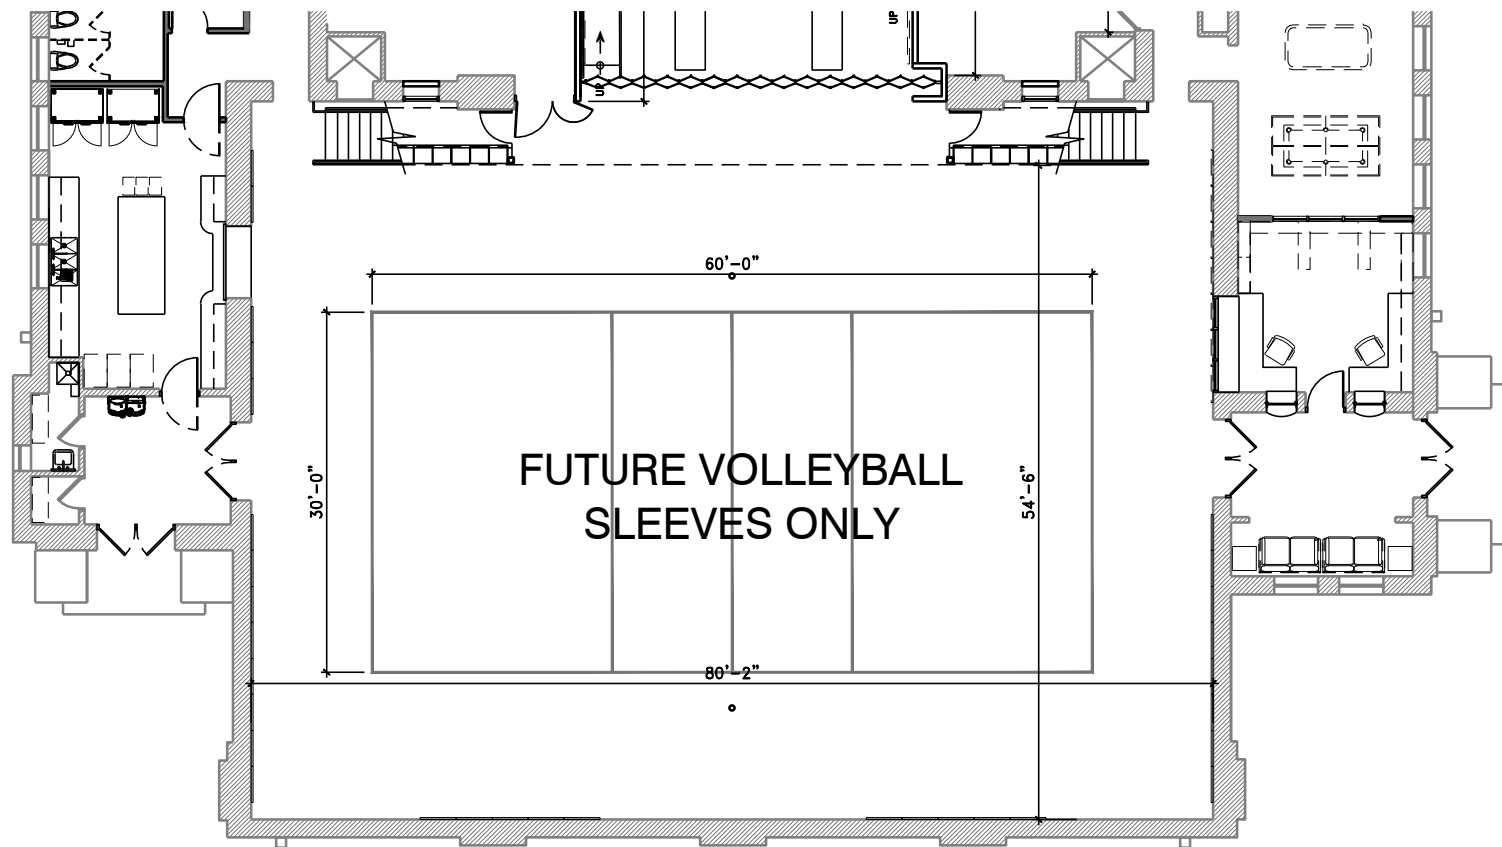

MAIN LEVEL DEMOLITION PLAN

**BAUER COMMUNITY BUILDING - HISTORIC GYMNASIUM REMODEL**

720 CHAPEL STREET, BALDWIN CITY, KANSAS

SCALE = 3/32" = 1'-0"

October 26, 2021

MAIN LEVEL FLOOR PLAN

# BAUER COMMUNITY BUILDING - HISTORIC GYMNASIUM REMODEL

720 CHAPEL STREET, BALDWIN CITY, KANSAS

SCALE = 3/32" = 1'-0"

October 26, 2021

**MEZZANINE LEVEL FLOOR PLAN**

**BAUER COMMUNITY BUILDING - HISTORIC GYMNASIUM REMODEL**

720 CHAPEL STREET, BALDWIN CITY, KANSAS

SCALE = 3/32" = 1'-0"

October 26, 2021

MEZZANINE LEVEL REFLECTED CEILING PLAN