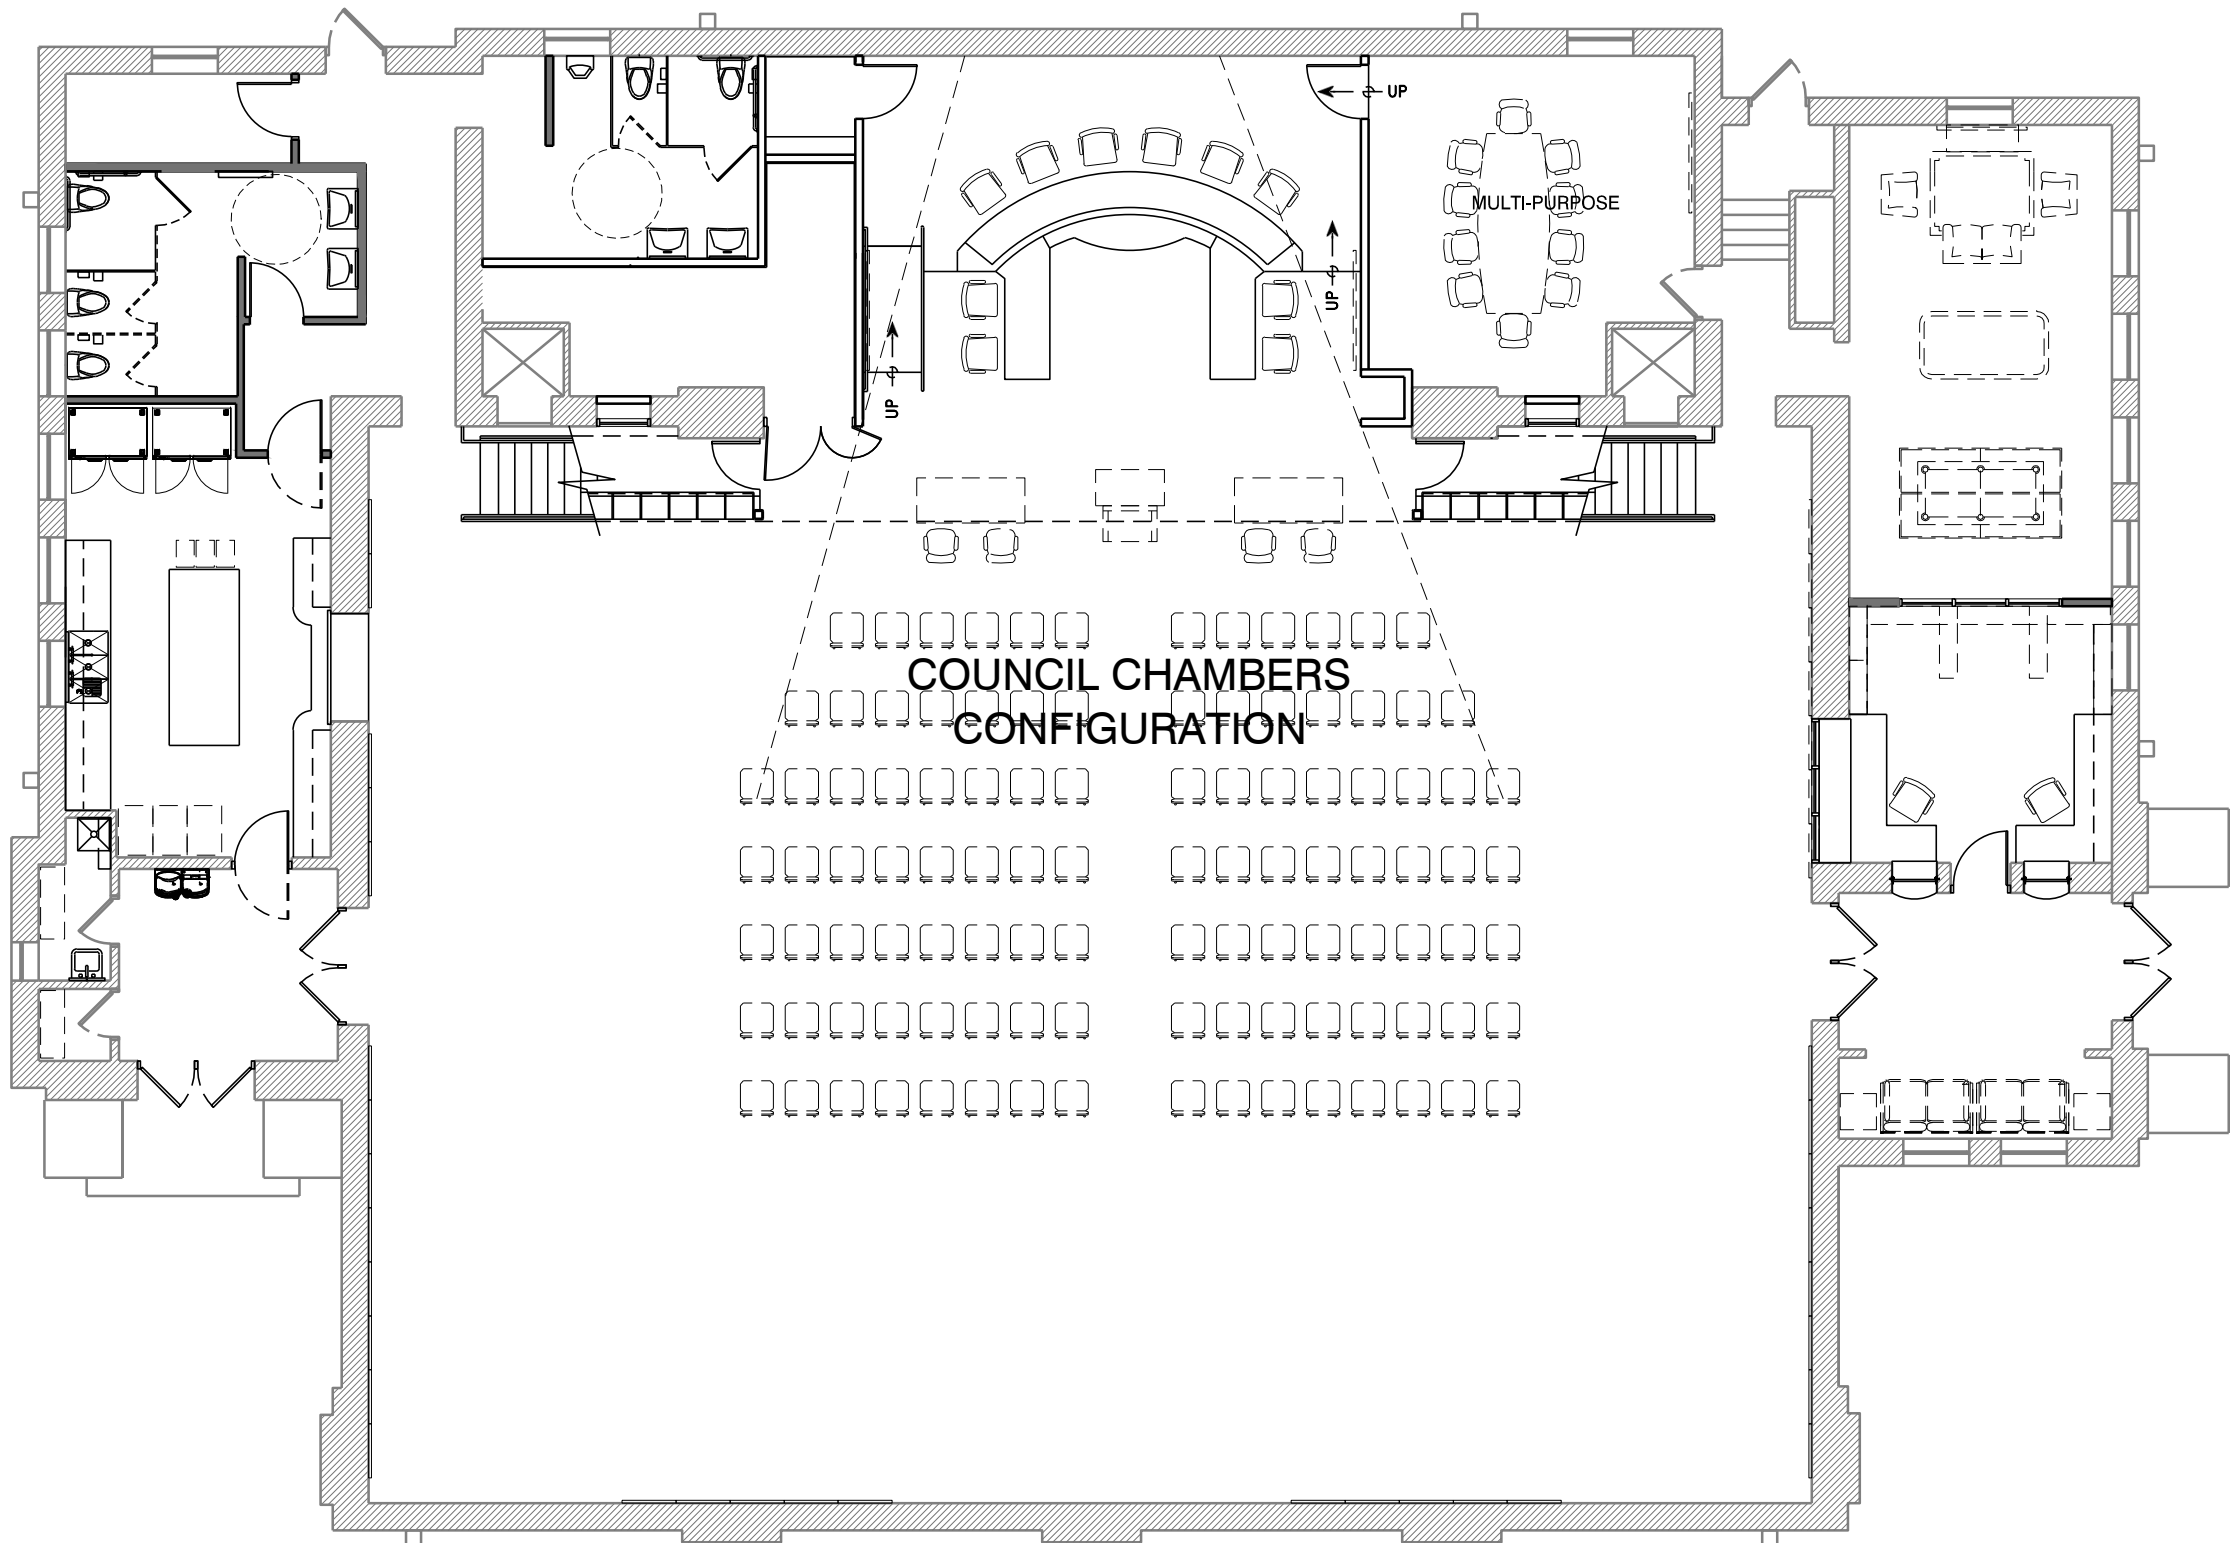

MAIN LEVEL DEMOLITION PLAN

**BAUER COMMUNITY BUILDING - HISTORIC GYMNASIUM REMODEL**

720 CHAPEL STREET, BALDWIN CITY, KANSAS

SCALE = 3/32" = 1'-0"

October 26, 2021

MAIN LEVEL FLOOR PLAN

# BAUER COMMUNITY BUILDING - HISTORIC GYMNASIUM REMODEL

720 CHAPEL STREET, BALDWIN CITY, KANSAS

SCALE = 3/32" = 1'-0"

October 26, 2021

**MEZZANINE LEVEL FLOOR PLAN**

**BAUER COMMUNITY BUILDING - HISTORIC GYMNASIUM REMODEL**

720 CHAPEL STREET, BALDWIN CITY, KANSAS

SCALE = 3/32" = 1'-0"

October 26, 2021

MEZZANINE LEVEL REFLECTED CEILING PLAN