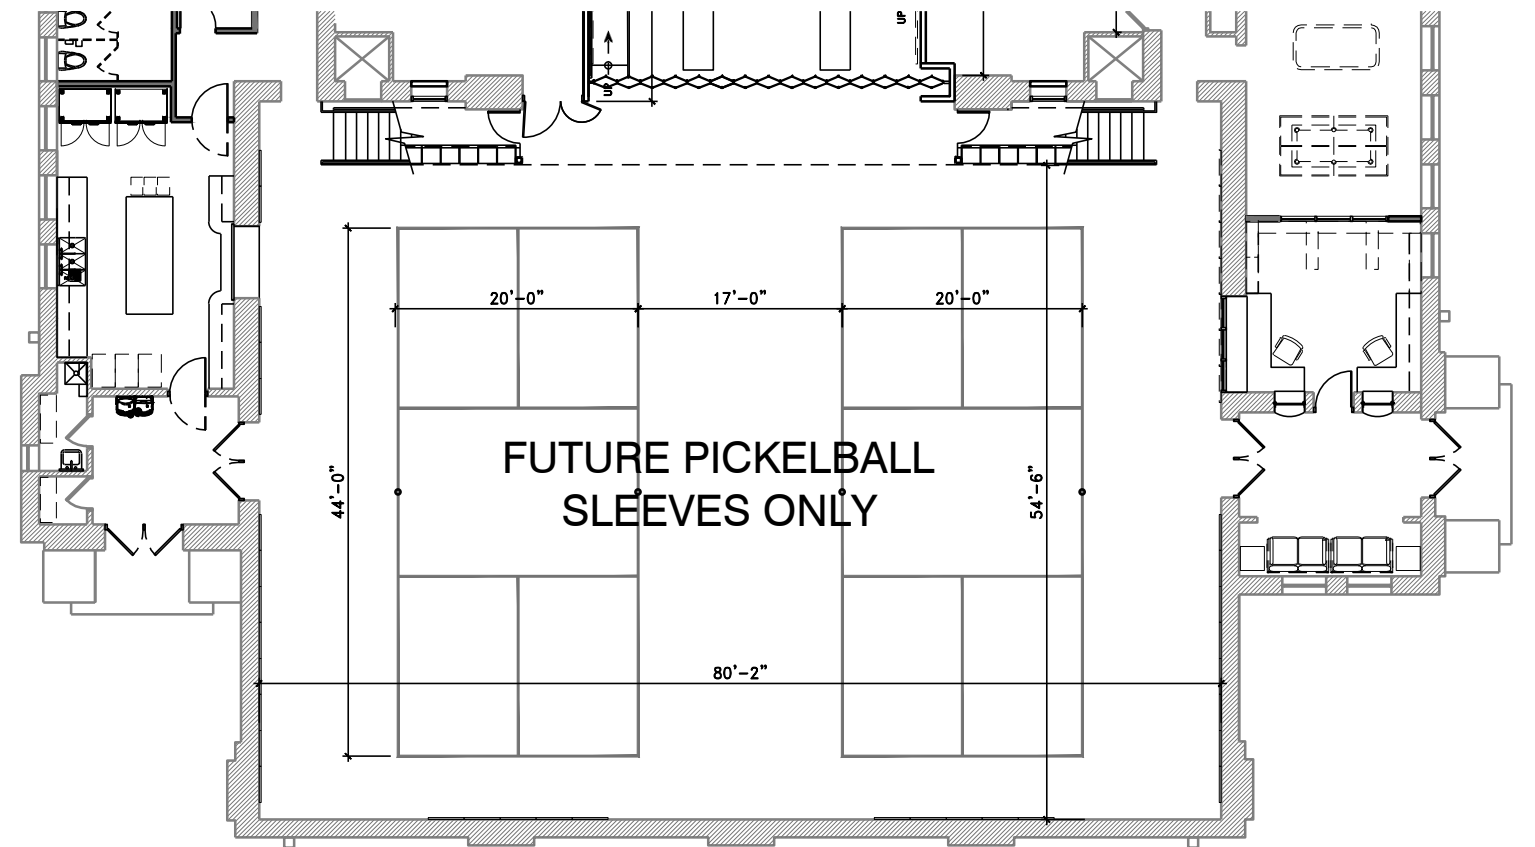

MAIN LEVEL DEMOLITION PLAN

**BAUER COMMUNITY BUILDING - HISTORIC GYMNASIUM REMODEL**

720 CHAPEL STREET, BALDWIN CITY, KANSAS

SCALE = 3/32" = 1'-0"

October 26, 2021

MAIN LEVEL FLOOR PLAN

# BAUER COMMUNITY BUILDING - HISTORIC GYMNASIUM REMODEL

720 CHAPEL STREET, BALDWIN CITY, KANSAS

SCALE = 3/32" = 1'-0"

October 26, 2021

**MEZZANINE LEVEL FLOOR PLAN**

**BAUER COMMUNITY BUILDING - HISTORIC GYMNASIUM REMODEL**