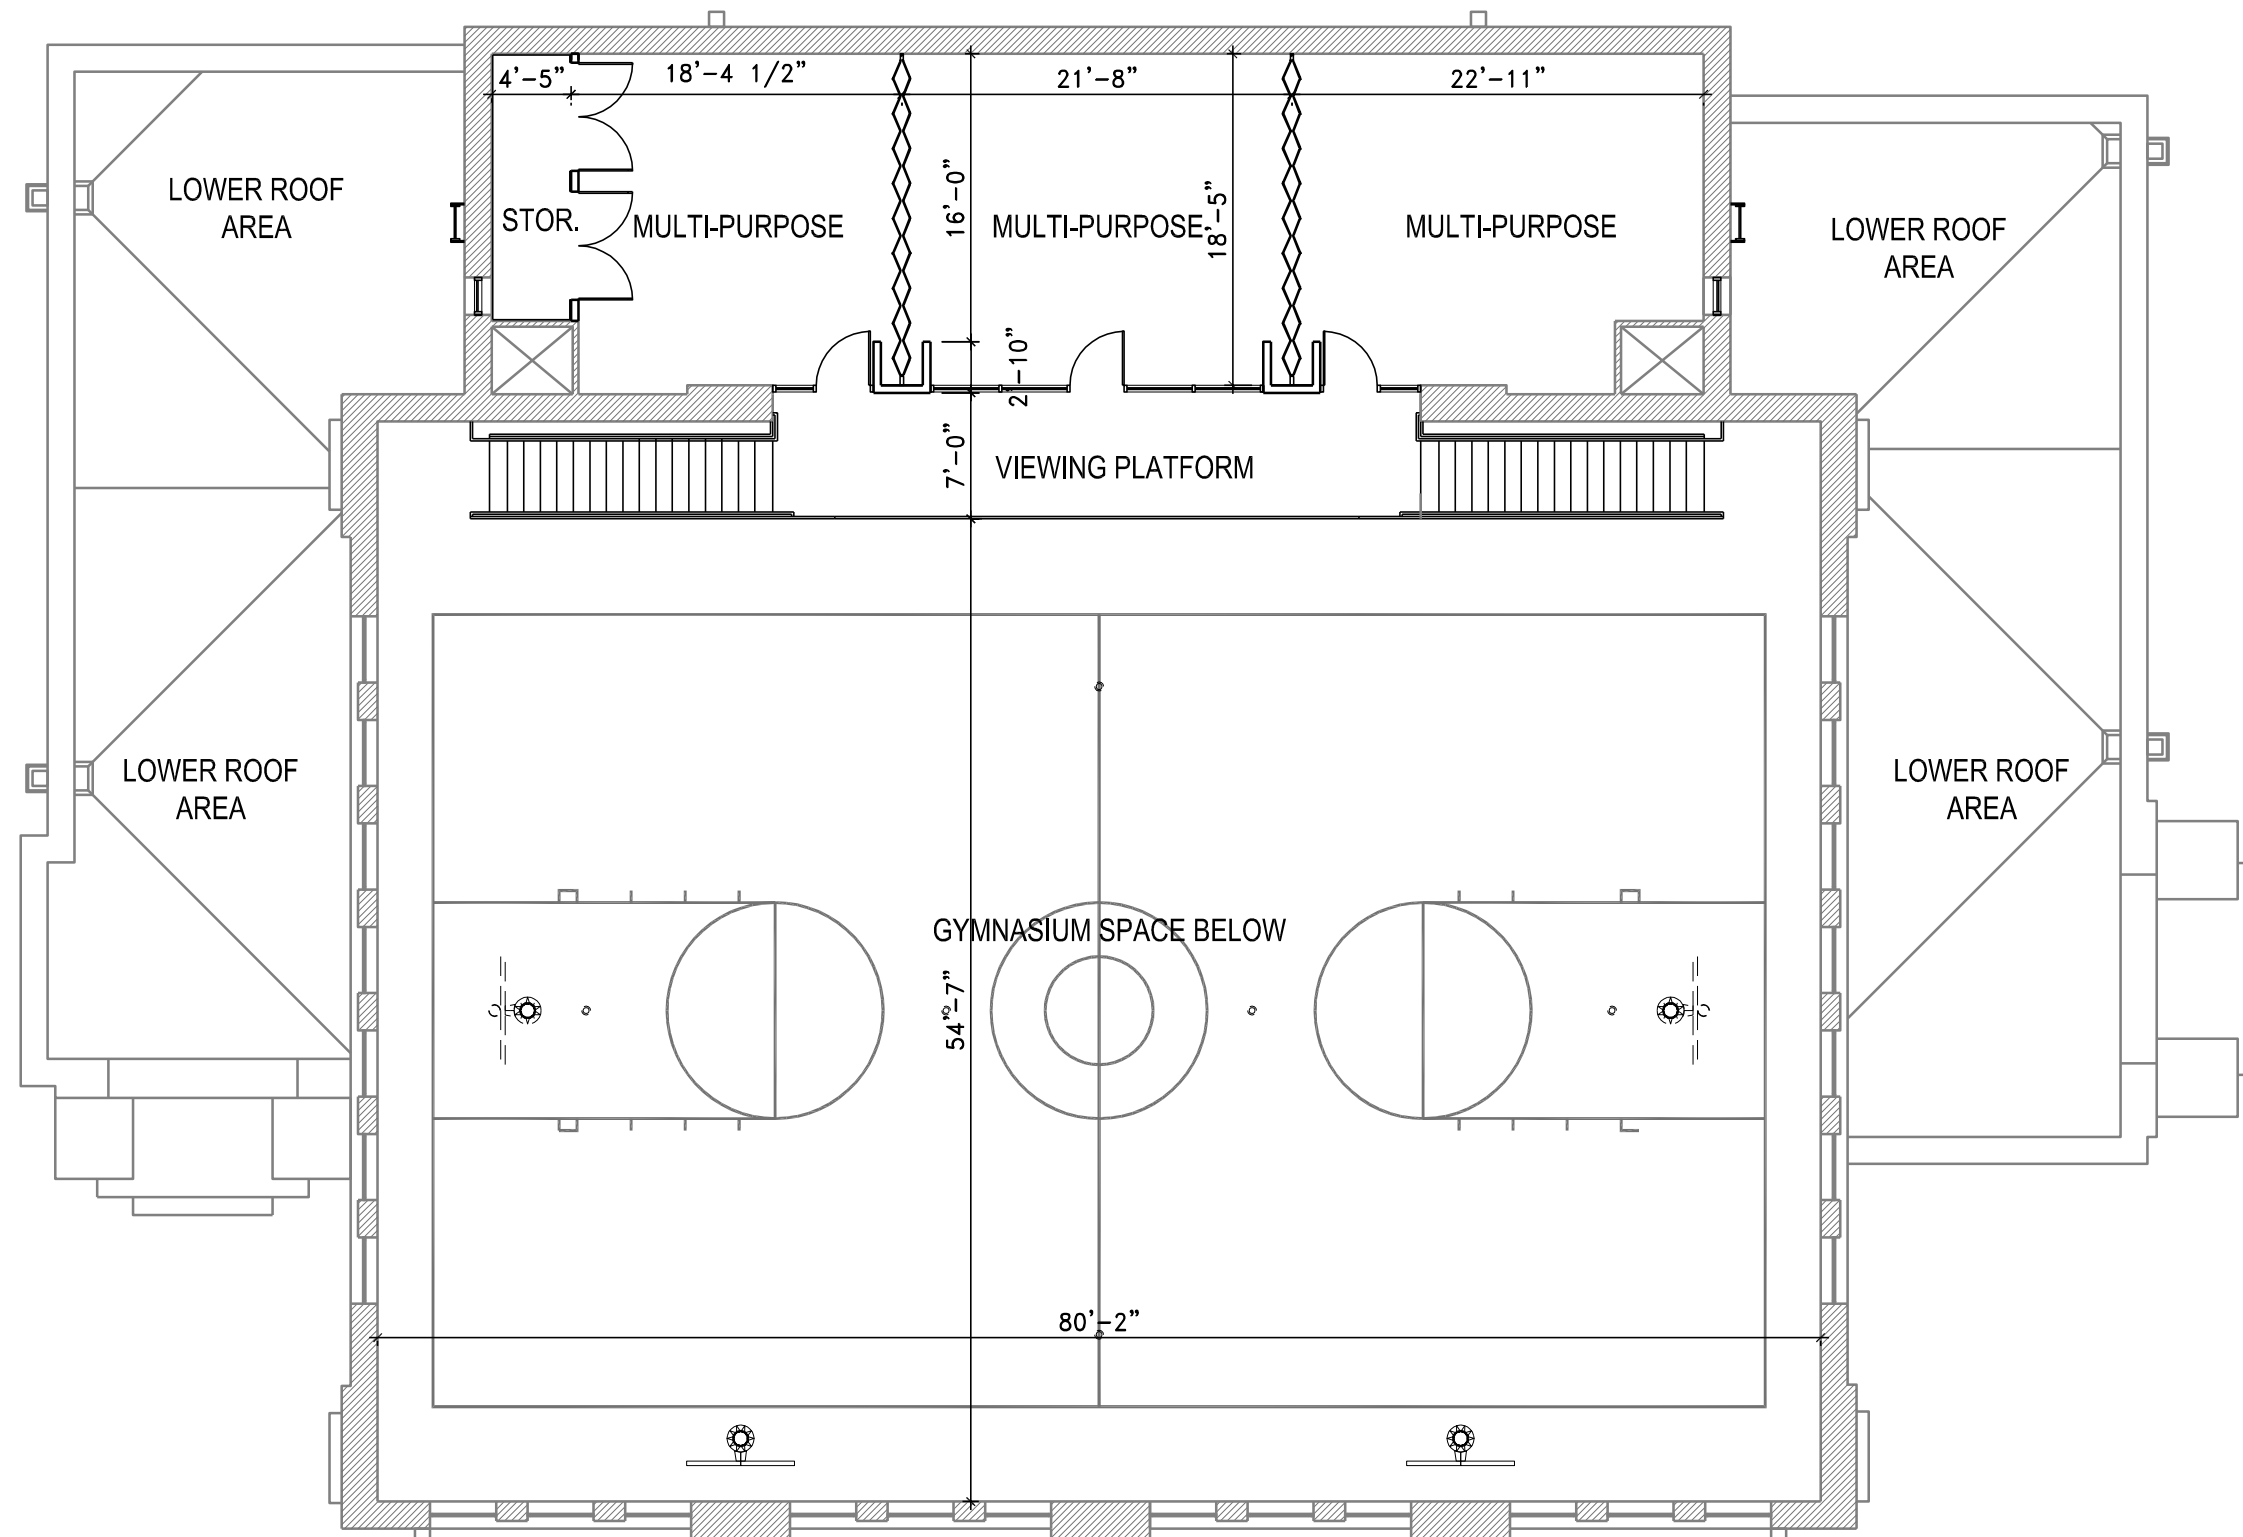

MAIN LEVEL DEMOLITION PLAN

**BAUER COMMUNITY BUILDING - HISTORIC GYMNASIUM REMODEL**

720 CHAPEL STREET, BALDWIN CITY, KANSAS

SCALE = 3/32" = 1'-0"

October 26, 2021

MAIN LEVEL FLOOR PLAN

# BAUER COMMUNITY BUILDING - HISTORIC GYMNASIUM REMODEL

720 CHAPEL STREET, BALDWIN CITY, KANSAS

SCALE = 3/32" = 1'-0"

October 26, 2021

**MEZZANINE LEVEL FLOOR PLAN**

**BAUER COMMUNITY BUILDING - HISTORIC GYMNASIUM REMODEL**

720 CHAPEL STREET, BALDWIN CITY, KANSAS

SCALE = 3/32" = 1'-0"

October 26, 2021

MEZZANINE LEVEL REFLECTED CEILING PLAN