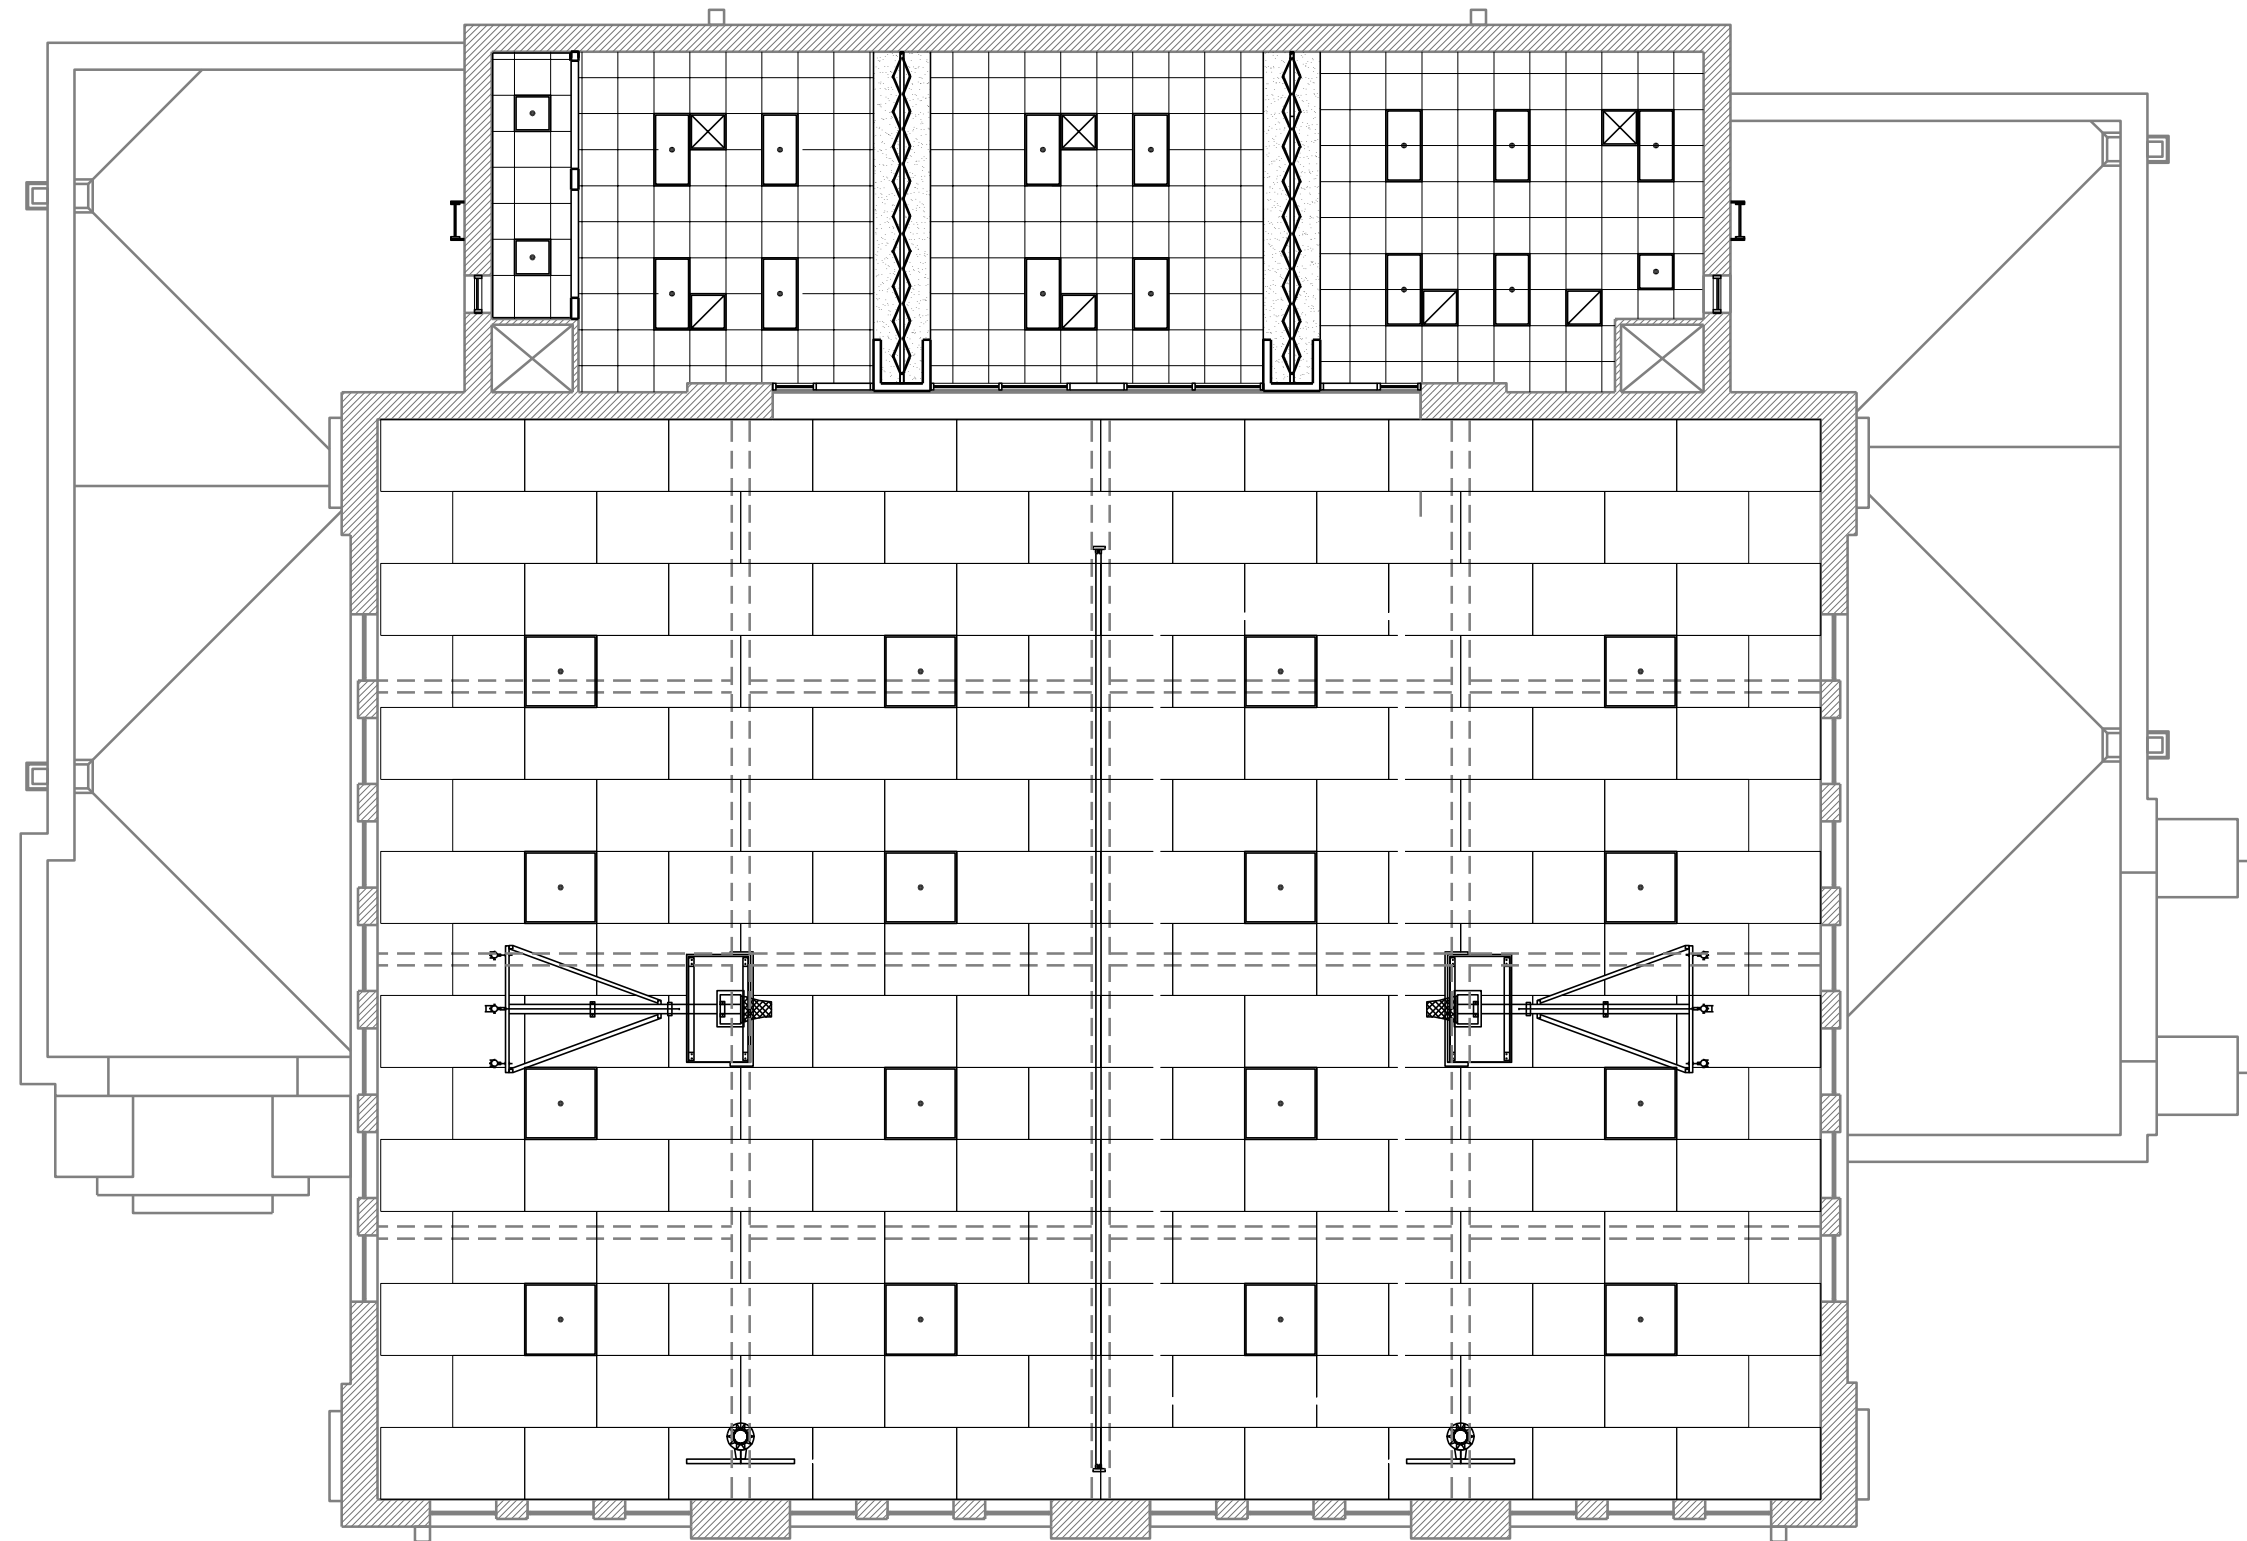

MAIN LEVEL DEMOLITION PLAN

**BAUER COMMUNITY BUILDING - HISTORIC GYMNASIUM REMODEL**

720 CHAPEL STREET, BALDWIN CITY, KANSAS

SCALE = 3/32" = 1'-0"

October 26, 2021

MAIN LEVEL FLOOR PLAN

# BAUER COMMUNITY BUILDING - HISTORIC GYMNASIUM REMODEL

720 CHAPEL STREET, BALDWIN CITY, KANSAS

SCALE = 3/32" = 1'-0"

October 26, 2021

**MEZZANINE LEVEL FLOOR PLAN**

**BAUER COMMUNITY BUILDING - HISTORIC GYMNASIUM REMODEL**

720 CHAPEL STREET, BALDWIN CITY, KANSAS

SCALE = 3/32" = 1'-0"

October 26, 2021

MEZZANINE LEVEL REFLECTED CEILING PLAN