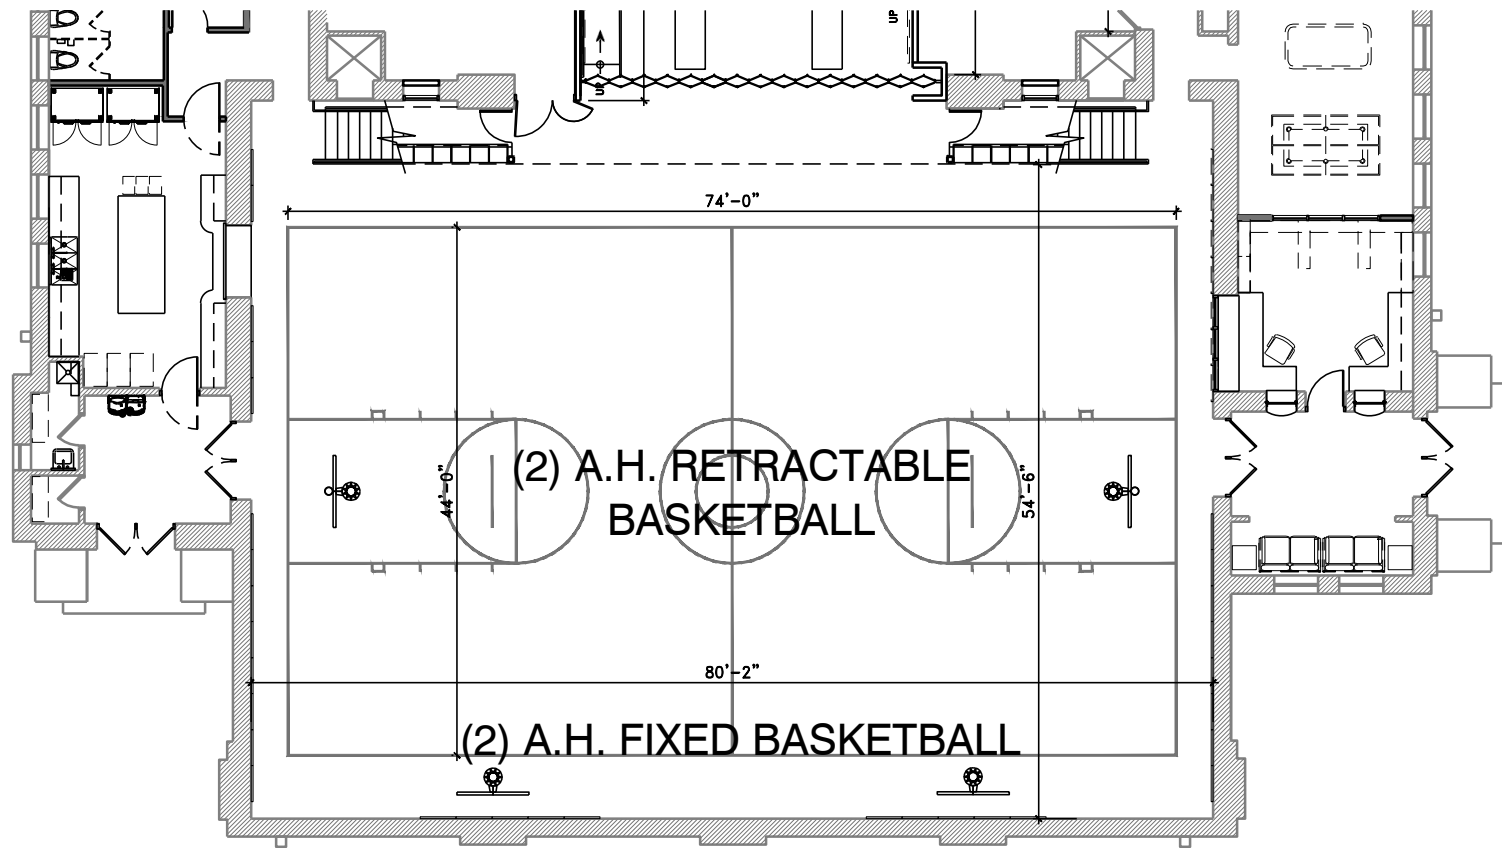

MAIN LEVEL DEMOLITION PLAN

**BAUER COMMUNITY BUILDING - HISTORIC GYMNASIUM REMODEL**

720 CHAPEL STREET, BALDWIN CITY, KANSAS

SCALE = 3/32" = 1'-0"

October 26, 2021

MAIN LEVEL FLOOR PLAN

# BAUER COMMUNITY BUILDING - HISTORIC GYMNASIUM REMODEL

720 CHAPEL STREET, BALDWIN CITY, KANSAS

SCALE = 3/32" = 1'-0"

October 26, 2021

**MEZZANINE LEVEL FLOOR PLAN**

**BAUER COMMUNITY BUILDING - HISTORIC GYMNASIUM REMODEL**

720 CHAPEL STREET, BALDWIN CITY, KANSAS

SCALE = 3/32" = 1'-0"

October 26, 2021

MEZZANINE LEVEL REFLECTED CEILING PLAN