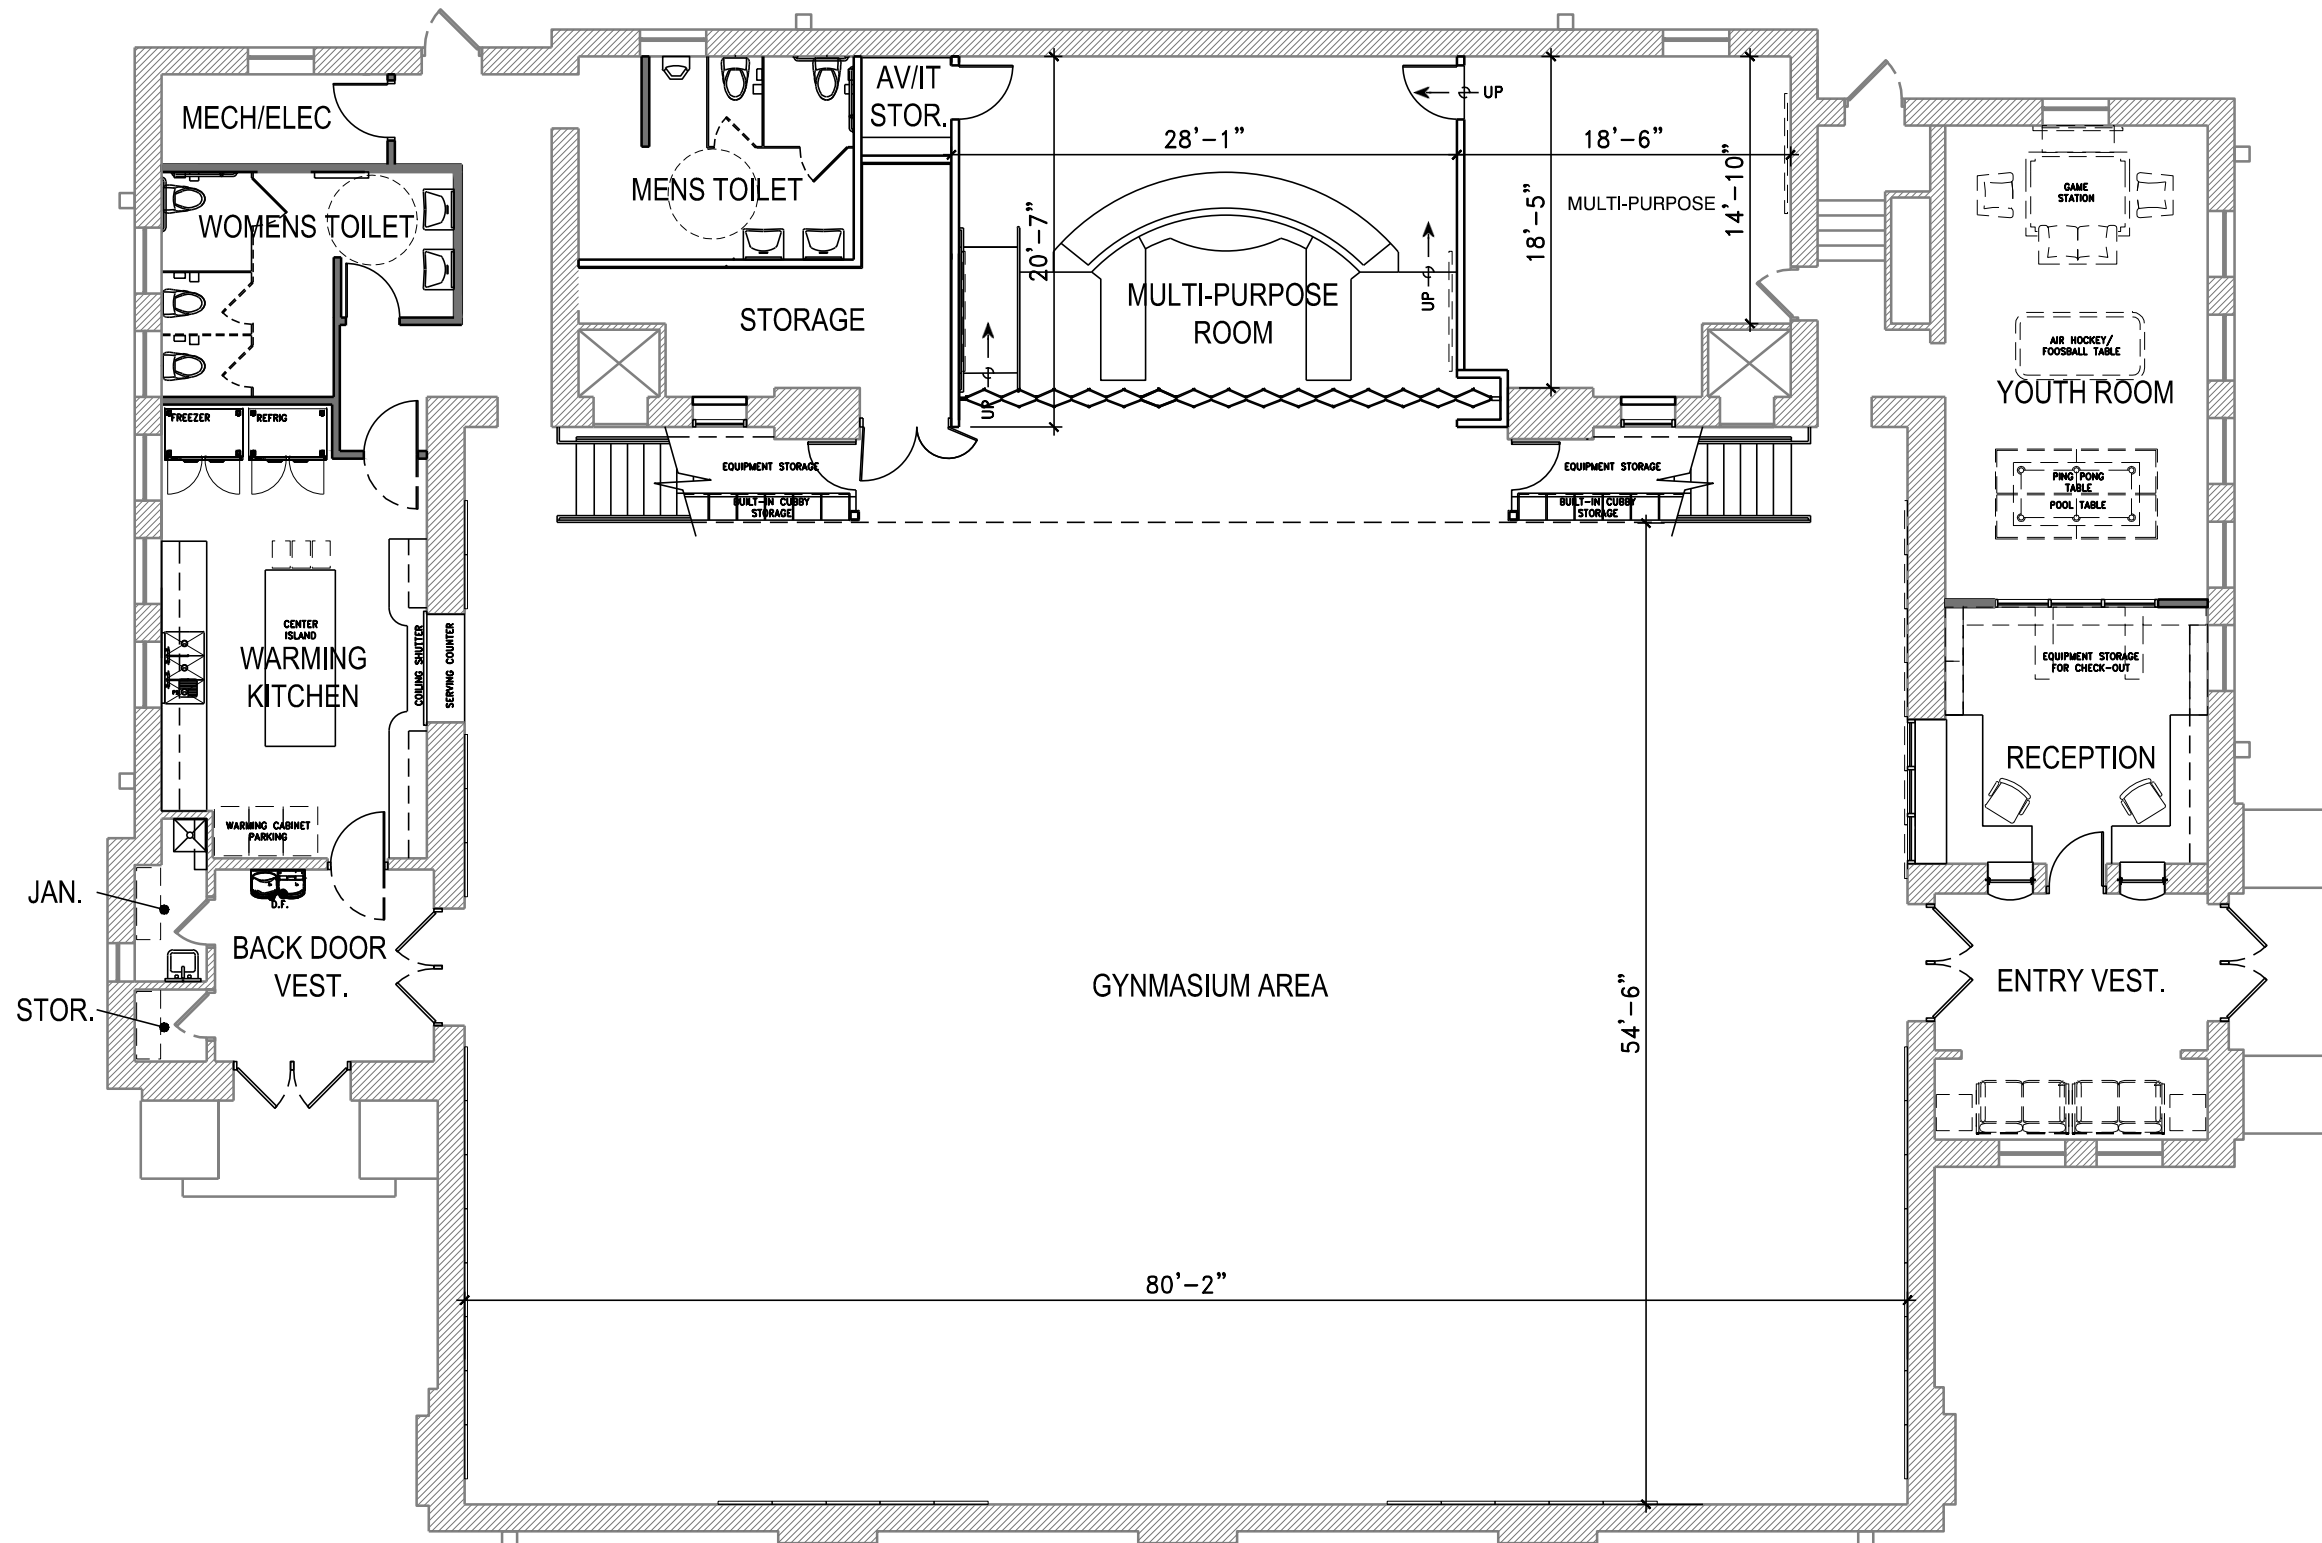

MAIN LEVEL DEMOLITION PLAN

**BAUER COMMUNITY BUILDING - HISTORIC GYMNASIUM REMODEL**

720 CHAPEL STREET, BALDWIN CITY, KANSAS

SCALE = 3/32" = 1'-0"

October 26, 2021

MAIN LEVEL FLOOR PLAN

# BAUER COMMUNITY BUILDING - HISTORIC GYMNASIUM REMODEL

720 CHAPEL STREET, BALDWIN CITY, KANSAS

SCALE = 3/32" = 1'-0"

October 26, 2021

**MEZZANINE LEVEL FLOOR PLAN**

**BAUER COMMUNITY BUILDING - HISTORIC GYMNASIUM REMODEL**

720 CHAPEL STREET, BALDWIN CITY, KANSAS

SCALE = 3/32" = 1'-0"

October 26, 2021

MEZZANINE LEVEL REFLECTED CEILING PLAN