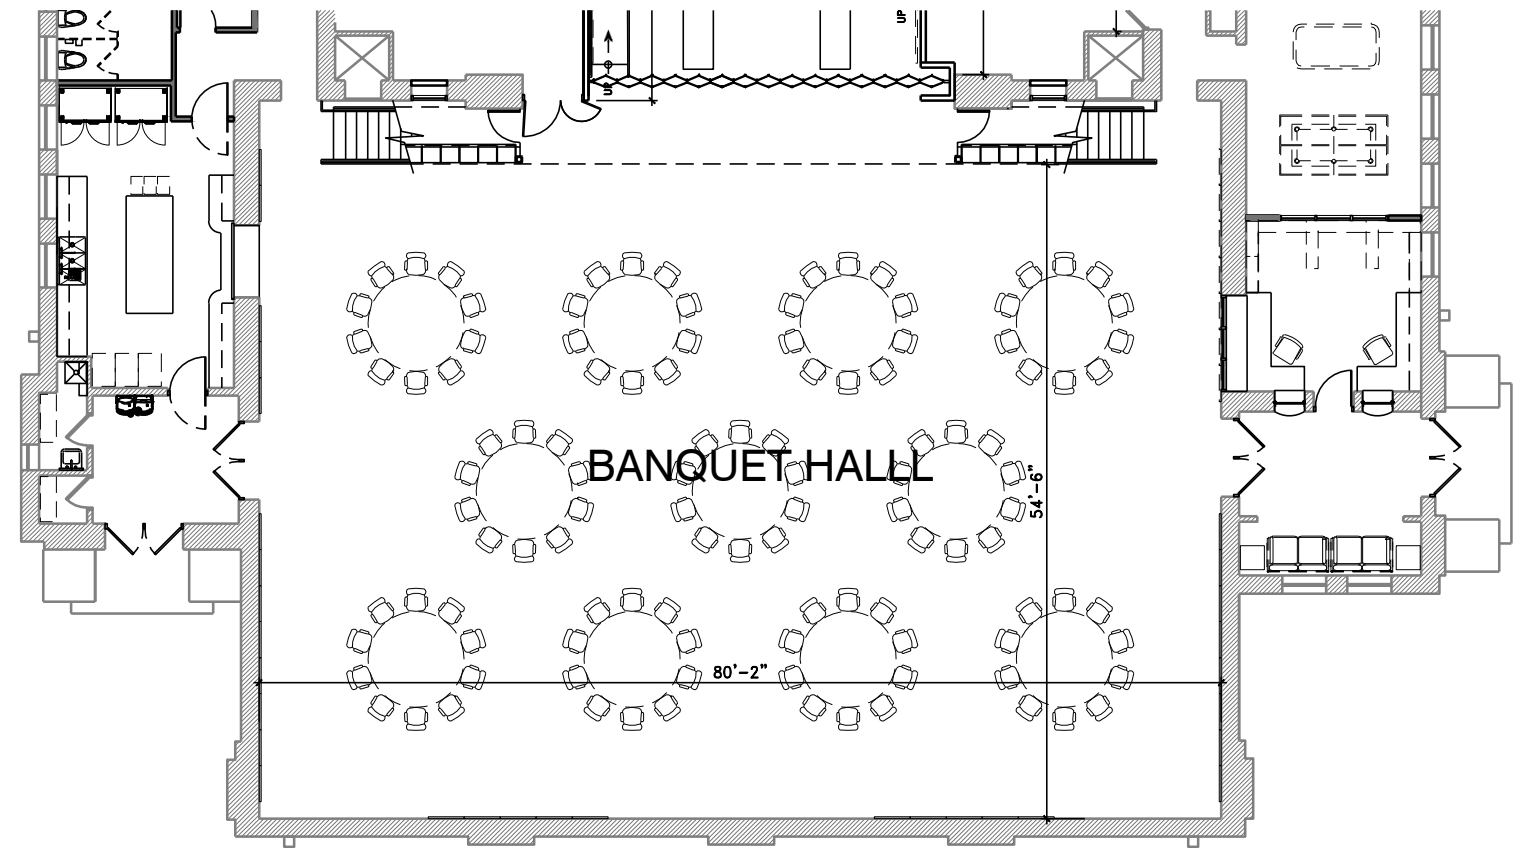

MAIN LEVEL DEMOLITION PLAN

**BAUER COMMUNITY BUILDING - HISTORIC GYMNASIUM REMODEL**

720 CHAPEL STREET, BALDWIN CITY, KANSAS

SCALE = 3/32" = 1'-0"

October 26, 2021

MAIN LEVEL FLOOR PLAN

# BAUER COMMUNITY BUILDING - HISTORIC GYMNASIUM REMODEL

720 CHAPEL STREET, BALDWIN CITY, KANSAS

SCALE = 3/32" = 1'-0"

October 26, 2021

**MEZZANINE LEVEL FLOOR PLAN**

**BAUER COMMUNITY BUILDING - HISTORIC GYMNASIUM REMODEL**

720 CHAPEL STREET, BALDWIN CITY, KANSAS

SCALE = 3/32" = 1'-0"

October 26, 2021

MEZZANINE LEVEL REFLECTED CEILING PLAN